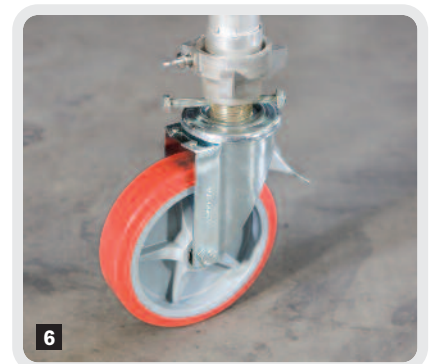

Ready for work!

For every day maintenance work, the UpRight 500W is the perfect choice for professional trades working in all types of environments - indoors and outdoors. It's lightweight, mobile, versatile, works at multiple heights and it's easy to transport.

For clean room maintenance tasks the access tower is the most environmentally friendly access platform - no emissions and simple and quick to set up.

Length	2.5m
Frame Widths	0.82m (single wide) and 1.43m (double wide)
Platform Capacity	225kg
Compliant with EN1004 and WAHR	

UPRIGHT

Key features

1. TIG welded joints give strength and durability.

2. Automatic locking Brace Hooks & Heavy 'Rhino-nose' Hooks snap into locked position without prior 'priming' and an easy-release catch design aids disassembly. The large contact area (over 225') gives a firm grip. The Rhino-nose is very durable for arduous site conditions resisting damage if dropped.

6. Hard-wearing adjustable 200mm lockable castors.

The UpRight 500W Tower is guaranteed for 3 years

Tradie Low Level Access Platform

Features:

- A safe, stable, mobile work platform ideal for interior painting and decorating, inspection or maintenance
- Available in 1.5m by 1.5m, 1.8m by 1.5m and 1.8m by 1.8m
- One piece low level access solution - simply snaps out and is ready to use in seconds
- Lightweight and compact - easily folded for storage and transport in a van
- Easy to move around sites
- Adjustable platform heights
- Capacity rating - 225kg