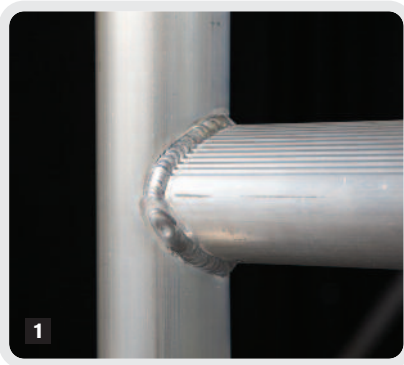

UPRIGHT 500W

ALUMINIUM ACCESS TOWERS

UPRIGHT 500W

ALUMINIUM ACCESS TOWERS

The UpRight 500W is a high strength, lightweight aluminium tower delivering quality and durability at an affordable price.

Available in single and double wide with 500mm rung spacing, the UpRight 500W tower is designed using quality aluminium tubing and fully TIG-welded frames for added strength and safety.

UPRIGHT

Key features

1. TIG welded joints give strength and durability.

2. Automatic locking Brace Hooks & Heavy 'Rhino-nose' Hooks snap into locked position without prior 'priming' and an easy-release catch design aids disassembly. The large contact area (over 225') gives a firm grip. The Rhino-nose is very durable for arduous site conditions resisting damage if dropped.

6. Hard-wearing adjustable 200mm lockable castors.

The UpRight 500W Tower is guaranteed for 3 years

Tradie Low Level Access Platform

Features:

- A safe, stable, mobile work platform ideal for interior painting and decorating, inspection or maintenance
- Available in 1.5m by 1.5m, 1.8m by 1.5m and 1.8m by 1.8m
- One piece low level access solution - simply snaps out and is ready to use in seconds
- Lightweight and compact - easily folded for storage and transport in a van
- Easy to move around sites
- Adjustable platform heights
- Capacity rating - 225kg