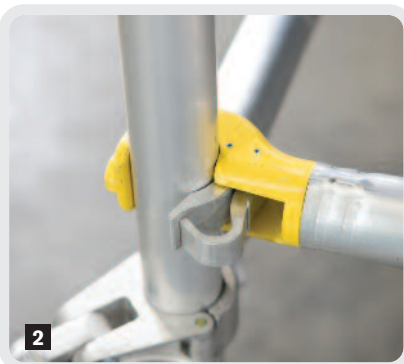

UPRIGHT 500W

ALUMINIUM ACCESS TOWERS

UPRIGHT 500W

ALUMINIUM ACCESS TOWERS

The UpRight 500W is a high strength, lightweight aluminium tower delivering quality and durability at an affordable price.

Available in single and double wide with 500mm rung spacing, the UpRight 500W tower is designed using quality aluminium tubing and fully TIG-welded frames for added strength and safety.

Ready for work!

For every day maintenance work, the UpRight 500W is the perfect choice for professional trades working in all types of environments - indoors and outdoors. It's lightweight, mobile, versatile, works at multiple heights and it's easy to transport.

UPRIGHT

Key features

1. TIG welded joints give strength and durability.

2. Automatic locking Brace Hooks & Heavy 'Rhino-nose' Hooks snap into locked position without prior 'priming' and an easy-release catch design aids disassembly. The large contact area (over 225') gives a firm grip. The Rhino-nose is very durable for arduous site conditions resisting damage if dropped.

6. Hard-wearing adjustable 200mm lockable castors.

The UpRight 500W Tower is guaranteed for 3 years

Tradie Low Level Access Platform

Features:

- A safe, stable, mobile work platform ideal for interior painting and decorating, inspection or maintenance
- Available in 1.5m by 1.5m, 1.8m by 1.5m and 1.8m by 1.8m
- One piece low level access solution - simply snaps out and is ready to use in seconds
- Lightweight and compact - easily folded for storage and transport in a van
- Easy to move around sites
- Adjustable platform heights
- Capacity rating - 225kg